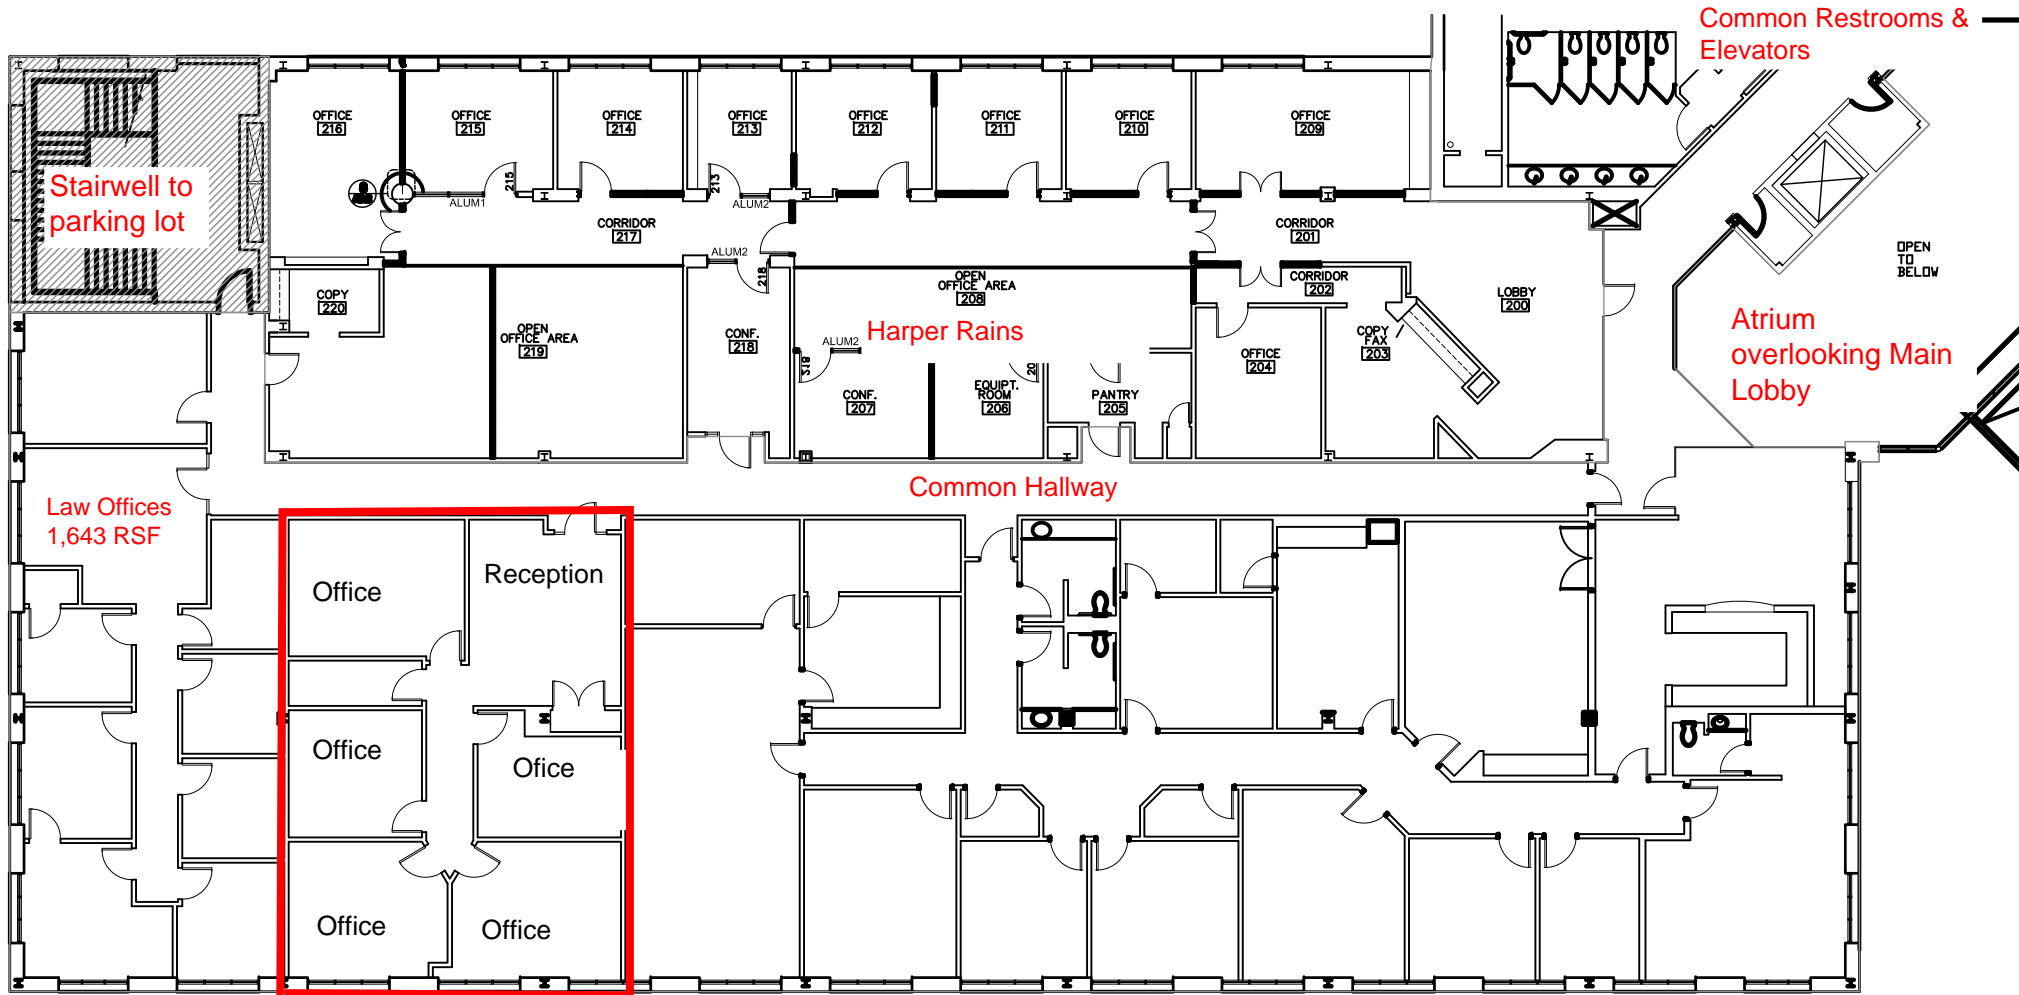

100 Concourse at Colony Park
2nd Floor

Stairwell to parking lot

Common Restrooms & Elevators

Harper Rains

Atrium overlooking Main Lobby

Law Offices
1,643 RSF

Common Hallway

Suite 202 - 1,510 RSF